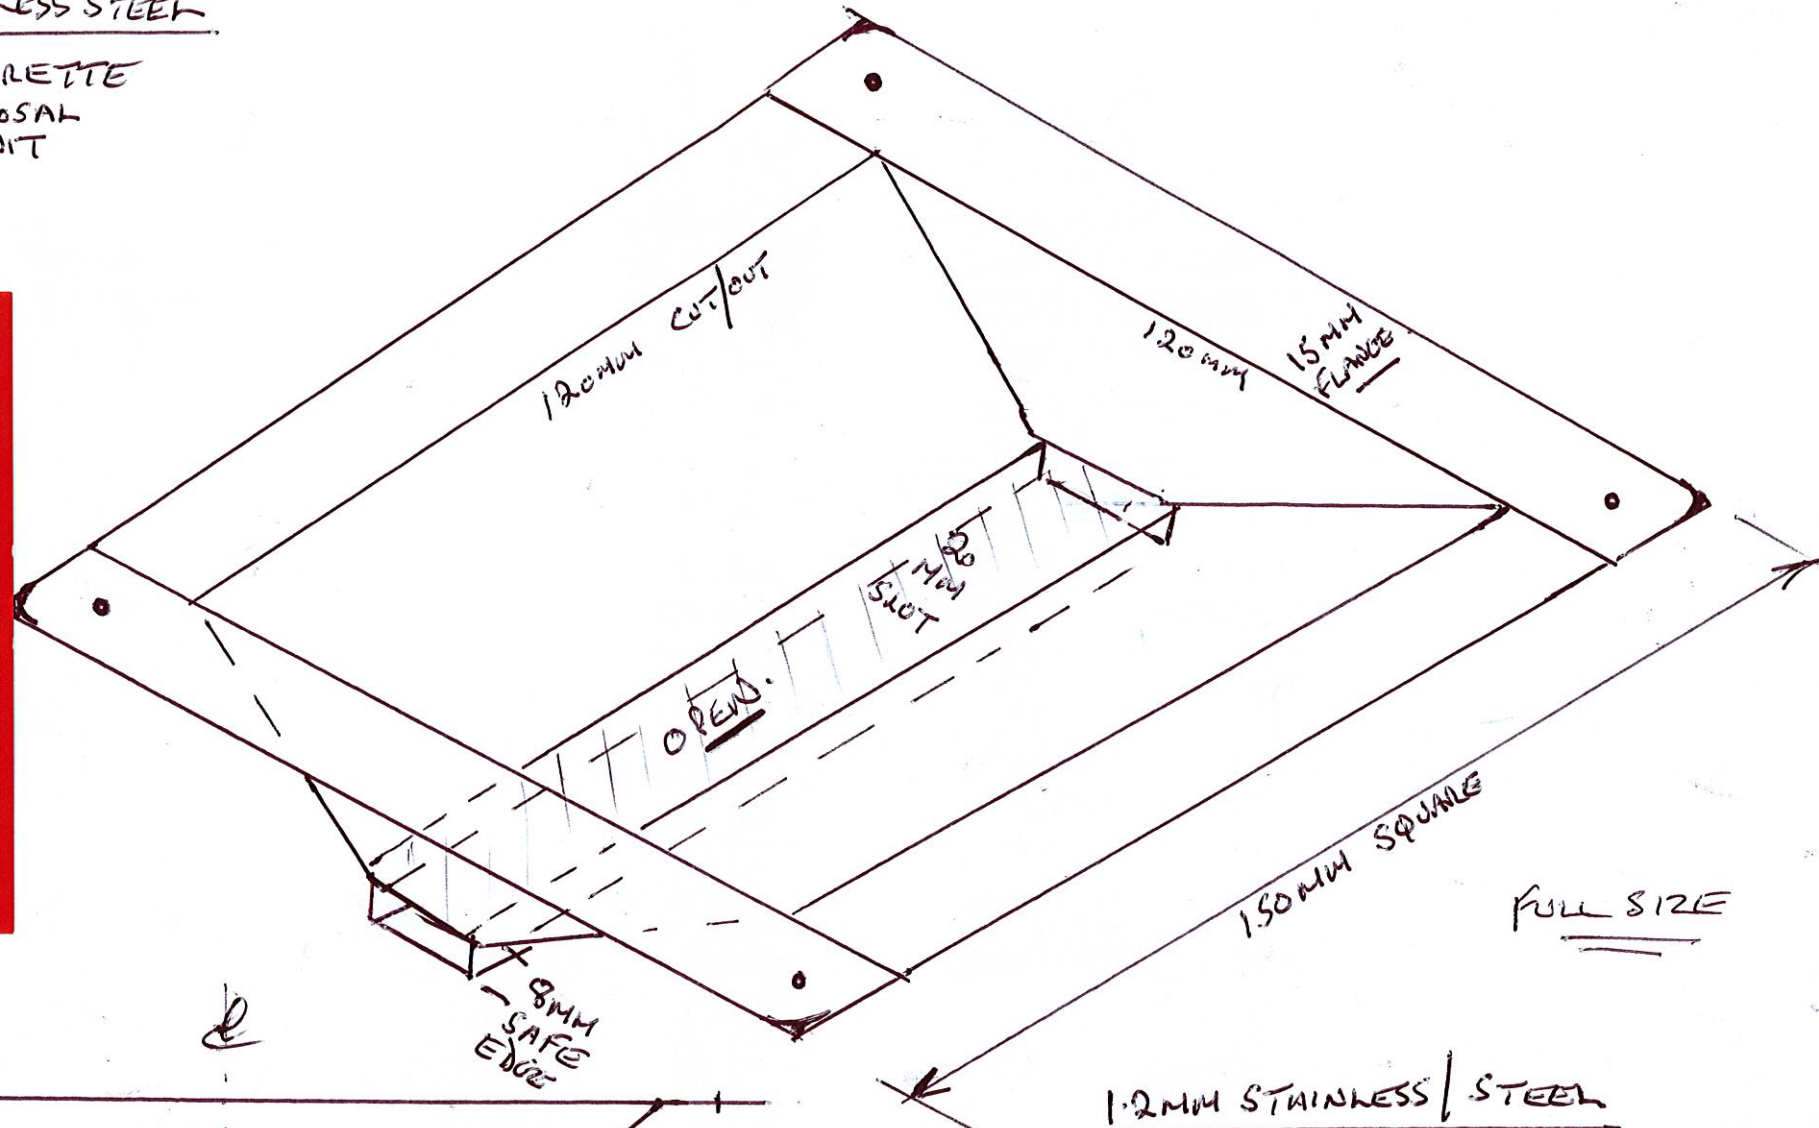

STAINLESS STEEL

CIGARETTE
DISPOSAL
UNIT

1.2MM STAINLESS STEEL
4 POP RIVETS TO FIX

CJ FENWICK
Sheet Metal Work | Decorative Ironwork | General Fabrication

Chris Fenwick
01661 833474 | info@cjfenwick.co.uk
07788 547394 | www.cjfenwick.co.uk