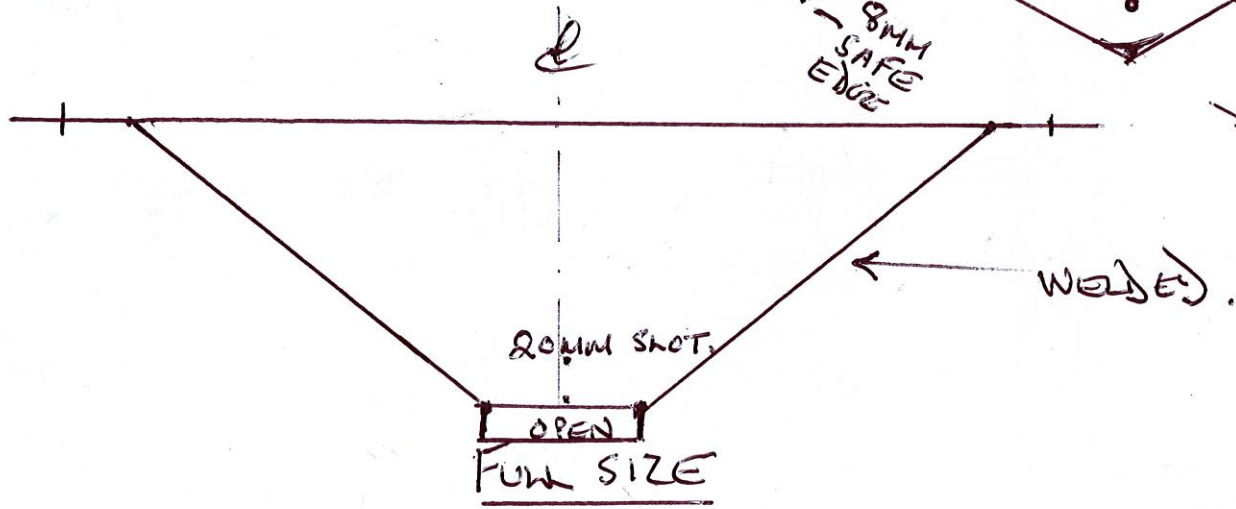

STAINLESS STEEL

CIGARETTE
DISPOSAL
UNIT

1.2MM STAINLESS STEEL
4 POP RIVETS TO FIX

CJ FENWICK
Sheet Metal Work | Decorative Ironwork | General Fabrication

Chris Fenwick
01661 833474 | info@cjfenwick.co.uk
07788 547394 | www.cjfenwick.co.uk